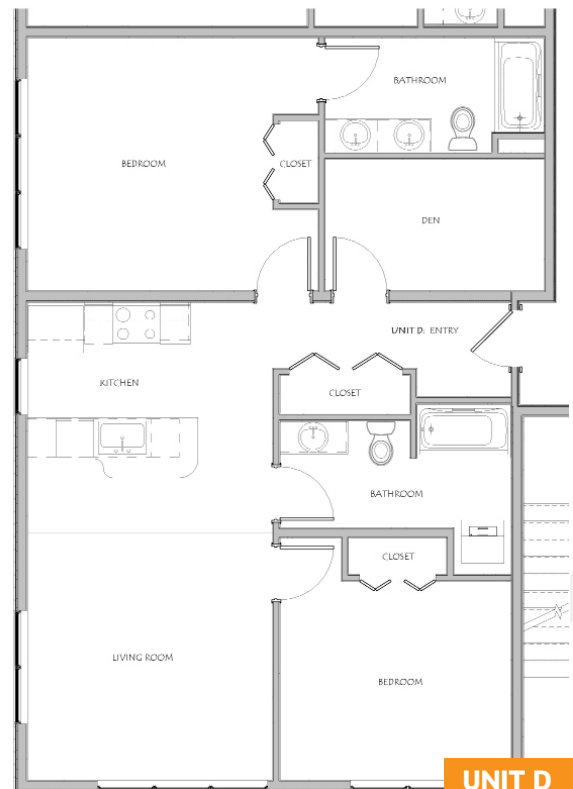

UNIT B

UNIT D