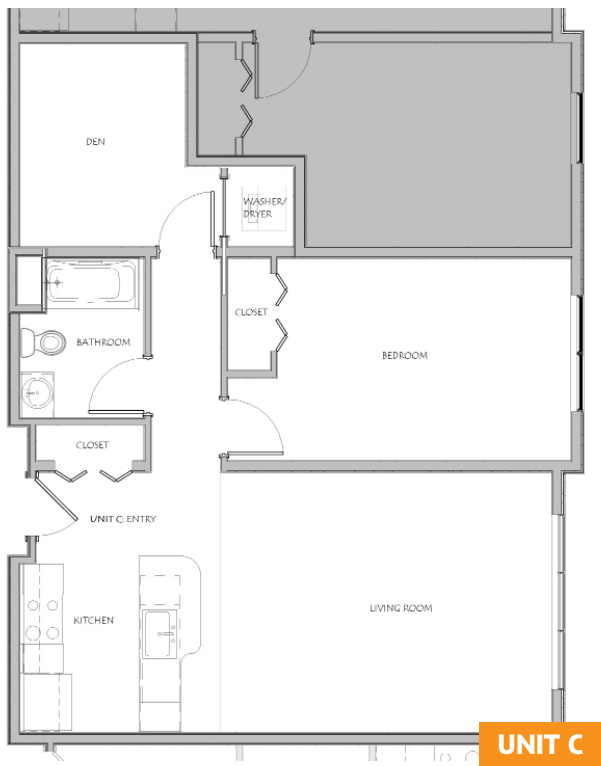

UNIT A

UNIT C