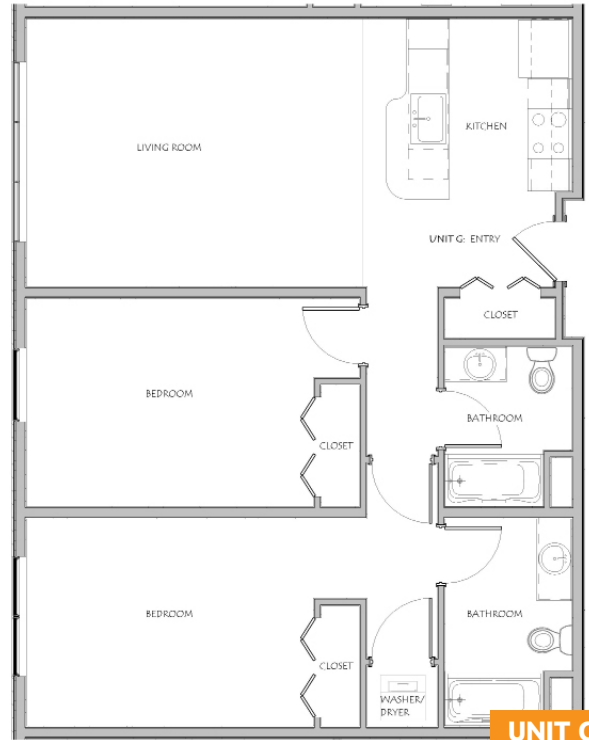

LEVEL 4

Unit #	Type	Bedrooms	Square Ft.	Available
401	A	1 BR	671	Leased
402	D	2 BR/2 BA w/DEN	1055	Leased
403	C	1 BR w/DEN	841	Leased
404	G	2 BR / 2BA	999	Leased
405	F	2 BR	922	Leased
406	J	1 BR	855	Leased
407	E	1 BR	744	Leased

LEVEL 5

Unit #	Type	Bedrooms	Square Ft.	Availability
501	A	1 BR	671	Leased
502	D	2 BR/2BA w/DEN	1055	Leased
503	C	1 BR w/DEN	841	Leased
504	G	2 BR / 2BA	999	Leased
505	F	2 BR	922	Leased
506	J	1 BR	855	Leased

UNIT A

UNIT B

UNIT C

UNIT D

UNIT E & F

UNIT G